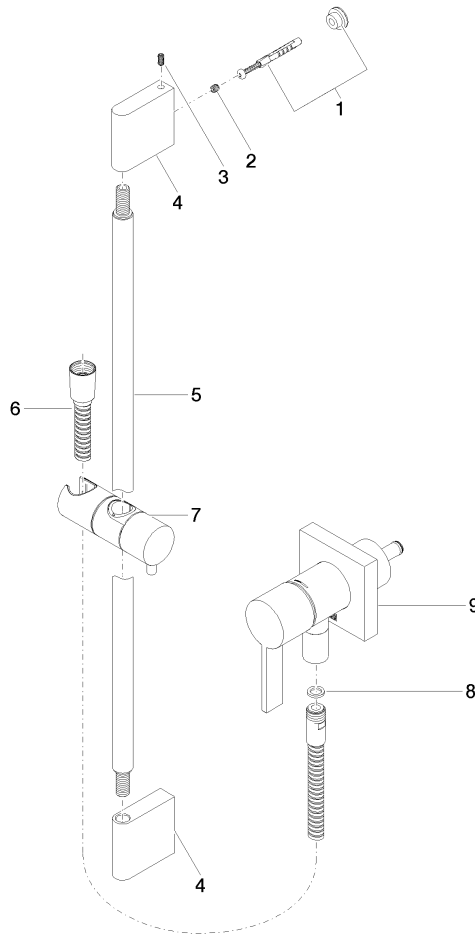

Concealed single-lever mixer with integrated shower connection with shower set - Brushed Durabronz (23kt Gold)

IMO

ST 050 205 7979

Fits: IMO, MEM, CL.1

- cover plate 80 x 80 mm
 - metal shower hose 1750mm with integrated anti-twist protection
 - slide bar
 - Pipe diameter 18 mm
 - Four settings: COMPACT RAIN, COMPACT SOFT FLOW, COMPACT AQUAPRESSURE FLOW, COMPACT CASCADE, max. flow rate l/min (at 3 bar)
 - spray head Ø 120mm
- Intrinsic protection against back flow.**

Concealed single-lever mixer with integrated shower connection with shower set - Brushed Durabron (23kt Gold)

IMO

ST 050 205 7979

Fits: IMO, MEM, CL.1

- cover plate 80 x 80 mm
- metal shower hose 1750mm with integrated anti-twist protection
- slide bar
- Pipe diameter 18 mm

Concealed single-lever mixer with integrated shower connection with shower set - Brushed Durabronz (23kt Gold)

IMO

ST 050 205 7979

Concealed single-lever mixer with integrated shower connection with shower set - Brushed Durabronz (23kt Gold)

IMO

Certificates

Belgaqua_21-025- WRAS_2011027. LGA_29569.
27_1.

ST 050 205 7979

Spare parts list

No.	Item Number	Name	Quantity used	Delivery time
1	05 17 20 726 02 90	fixing set	1	2
2	09 31 11 049 90	pin	2	2
3	04 31 11 113 00 90	pin	2	2
4	08 17 97 054-28	holder	2	20
5	90 28 22 597 00-28	holder	1	-
Spare part can no longer be ordered, please order the replacement item				
6	28 322 970-28	Metal shower hose 1/2" x 3/8" x 1750 mm - Brushed Durabron (23kt Gold)	1	20
7	12 580 970-28	Slide unit - Brushed Durabron (23kt Gold)	1	20
8	90 14 20 026 00 90	seal	1	2
9	36 045 970-28	Concealed single-lever mixer with cover plate with integrated shower connection - Brushed Durabron (23kt Gold)	1	20