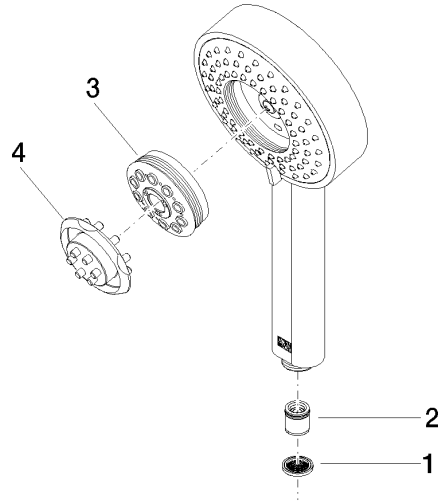

Concealed single-lever mixer with integrated shower connection with shower set - Brushed Durabronz (23kt Gold)

ST 050 205 7979
Parts for other
finishes can be found
here: Chrome

Spare parts list

No.	Item Number	Name	Quantity used	Delivery time
1	09 23 01 039 90	sieve	1	2
2	09 23 01 046 90	back-flow preventer	1	2
3	04 12 11 071 00 90	shower	1	2
4	09 30 09 022 90	key	1	2