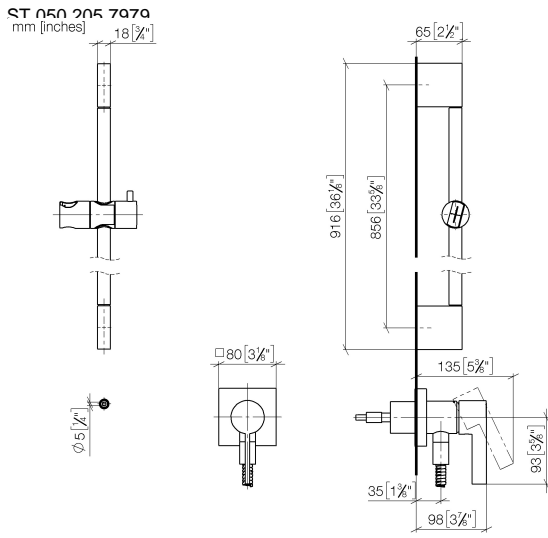

Concealed single-lever mixer with integrated shower connection with shower set - Brushed Durabronz (23kt Gold)

IMO

ST 050 205 7979

Fits: IMO, MEM, CL.1

- cover plate 80 x 80 mm
 - metal shower hose 1750mm with integrated anti-twist protection
 - slide bar
 - Pipe diameter 18 mm
 - Four settings: COMPACT RAIN, COMPACT SOFT FLOW, COMPACT AQUAPRESSURE FLOW, COMPACT CASCADE, max. flow rate l/min (at 3 bar)
 - spray head Ø 120mm
- Intrinsic protection against back flow.**

Concealed single-lever mixer with integrated shower connection with shower set - Brushed Durabron (23kt Gold)

IMO

ST 050 205 7979

Fits: IMO, MEM, CL.1

- cover plate 80 x 80 mm
- metal shower hose 1750mm with integrated anti-twist protection
- slide bar
- Pipe diameter 18 mm

Required miscellaneous

	Hand shower FlowReduce - Brushed Durabron (23kt Gold)	28 016 979-28 0010
--	--	--------------------

Required miscellaneous

	Hand shower FlowReduce - Brushed Durabron (23kt Gold)	28 018 979-28 0010
--	--	--------------------

IMO

Certificates

Belgaqua_21-025- WRAS_2011027. LGA_29569.
27_1.

ST 050 205 7979

Spare parts list

No.	Item Number	Name	Quantity used	Delivery time
1	05 17 20 726 02 90	fixing set	1	2
2	09 31 11 049 90	pin	2	2
3	04 31 11 113 00 90	pin	2	2
4	08 17 97 054-28	holder	2	20
5	90 28 22 597 00-28	holder	1	-
Spare part can no longer be ordered, please order the replacement item				
6	28 322 970-28	Metal shower hose 1/2" x 3/8" x 1750 mm - Brushed Durabron (23kt Gold)	1	20
7	12 580 970-28	Slide unit - Brushed Durabron (23kt Gold)	1	20
8	90 14 20 026 00 90	seal	1	2
9	36 045 970-28	Concealed single-lever mixer with cover plate with integrated shower connection - Brushed Durabron (23kt Gold)	1	20