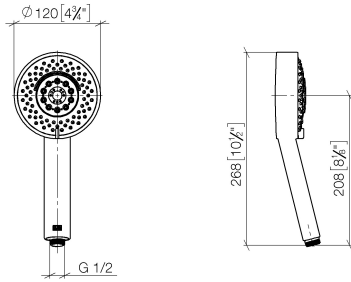

Concealed single-lever mixer with integrated shower connection with shower set - Brushed Durabronz (23kt Gold)

IMO

ST 050 205 7979

Fits: IMO, MEM, CL.1

- cover plate 80 x 80 mm
 - metal shower hose 1750mm with integrated anti-twist protection
 - slide bar
 - Pipe diameter 18 mm
 - Four settings: COMPACT RAIN, COMPACT SOFT FLOW, COMPACT AQUAPRESSURE FLOW, COMPACT CASCADE, max. flow rate l/min (at 3 bar)
 - spray head Ø 120mm
- Intrinsic protection against back flow.**

IMO

ST 050 205 7979

Concealed single-lever mixer with integrated shower connection with shower set - Brushed Durabronz (23kt Gold)

IMO

ST 050 205 7979

- Four settings: COMPACT RAIN, COMPACT SOFT FLOW, COMPACT AQUAPRESSURE FLOW, COMPACT CASCADE, max. flow rate 15 l/min (at 3 bar)
- with anti-scale system
- spray head Ø 120mm
- 1/2" connection

IMO

ST 050 205 7979

Concealed single-lever mixer with integrated shower connection with shower set - Brushed Durabronz (23kt Gold)

ST 050 205 7070
mm [inches]

Flow rate chart

Certificates

LGA_29980.

Concealed single-lever mixer with integrated shower connection with shower set - Brushed Durabronz (23kt Gold)

Concealed single-lever mixer with integrated shower connection with shower set - Brushed Durabron (23kt Gold)

IMO

ST 050 205 7979

Fits: IMO, MEM, CL.1

- cover plate 80 x 80 mm
- metal shower hose 1750mm with integrated anti-twist protection
- slide bar
- Pipe diameter 18 mm