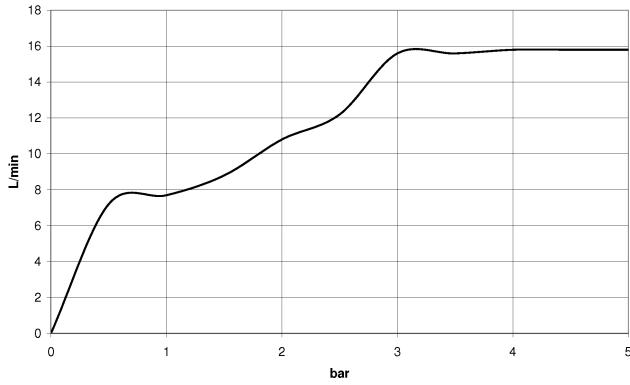

IMO

ST 050 205 7979

Concealed single-lever mixer with integrated shower connection with shower set - Brushed Durabronz (23kt Gold)

ST 050 205 7070
mm [inches]

Flow rate chart

Certificates

LGA_29980.

Concealed single-lever mixer with integrated shower connection with shower set - Brushed Durabronz (23kt Gold)